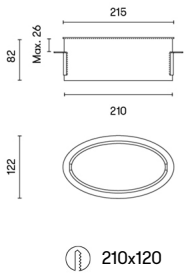

Ely Recessed Wall fixture

Designer: Luca Turrini

05-7564-14-M1 V0

Finish
White
White

Material
Aluminium
Steel
Plastic

TECHNICAL CHARACTERISTICS

Light source

Light source: LED SAMSUNG
Output (W): 8.4W
Total power consumption (W): 9.8
Color temperature: LED warm-white
3000K
CRI: 80
Photobiological risk: RG0
Real Lumen: 485
Qty Leds: 48
Lm/Real W: 49
Life Time: 50.000h L80B20
Bin / Grup: VA/VB
MacAdam steps: 3
UGR: 21.8

GEAR

Brand: HEP
Gear included: Yes, electronic
Voltage / Frequency: 100-240/50-60Hz
Power Factor: 0.40

Luminaire

Warranty: 5 Years

Logistics

Energy Efficiency: LED A++
EAN Code: 8435575304413
Net Weight (Kg): 1.350
Weight in Kg (packaged): 1.890
Packing: 310 x 180 x 145
Masterbox: 4