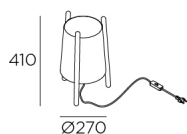

Woody Table Lamp Table lamp

Designer: Gemma Bernal

Description

Portable table light for indoor and outdoor use.

Structure material: Wood. Structure finish: Fusta roure. Diffuser material: Textile. Diffuser finish: Beige.
Warranty: 5 Years.

Finish

Fusta roure
Beige

Material

Wood
Textile

TECHNICAL CHARACTERISTICS

Light source

Lampholder: 1 x E27
Output (W): MAX 40W
Total power consumption (W): 40
Quantity: 1

GEAR

Brand: NA

Luminaire

Recessed in-ground suitable for pedestrian crossing: No
Warranty: 5 Years

Logistics

Energy Efficiency: NO BULB
EAN Code: 8435575323193
Net Weight (Kg): 0.000
Packing: 450 x 305 x 280
Masterbox: 4