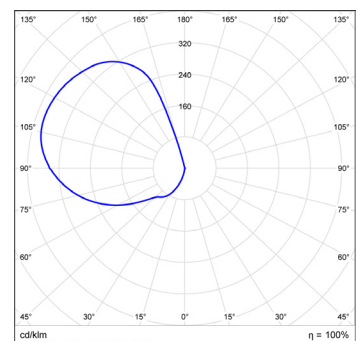

MOUNTING OPTIONS	DIFFUSER OPTIONS	SUPER SERIES LED STRIP OPTIONS		
Wall mounted	Frosted	Total luminaire lumens	Total luminaire watts	Colour temp.
	Clear	3120lm	31W	2700K
		3300lm		3000K
		3450lm		4000K
		3840lm	40W	2700K
		4040lm		3000K
		4240lm		4000K

Polar curve for 1890 lumen LED strip with clear diffuser.