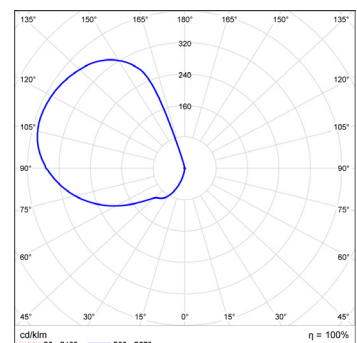

MOUNTING OPTIONS	DIFFUSER OPTIONS	SUPER SERIES LED STRIP OPTIONS		
Wall mounted	Frosted	Total luminaire lumens	Total luminaire watts	Colour temp.
	Clear	1170lm	13.2W	2700K
		1230lm		3000K
		1300lm		4000K
		1440lm	17.2W	2700K
		1510lm		3000K
		1590lm		4000K

Polar curve for 1840 lumen LED strip with clear diffuser.