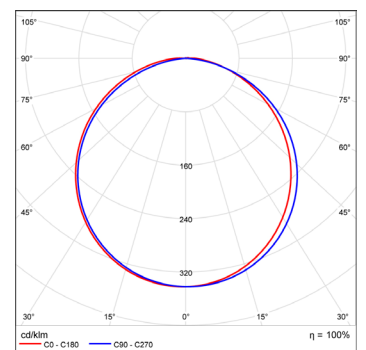

Polar curve for 1340 lumen LED strip with opal diffuser.