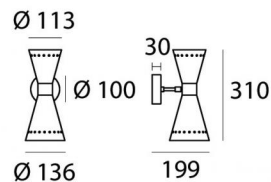

# Megafono

Wall Lights | 220-240 V | 2xE14  
9571

Technical data	
Construction year	2021
Type	Wall Lights
Installation position	Wall lights
Installation environment	Indoor
Power	2 x 6 W
Lamp cap	2 x E14
Frequency	50-60 Hz
Optics	General Lighting
Light emission direction	downward and upward
Safety class	1
IP	IP20
Glow wire test	650°
Direct mounting on normally flammable surfaces	Yes
CE	Yes
Dimmable article	No
Directional	Swivelling
total angle (vertical plane)	360 °
total angle (horizontal plane)	60 °
Tilting	No
Walk-over	No
Drive-over	No
Cable included	No
Resin potting	No
Net weight	1.300 Kg

Wall Lights | 220-240 V | 2xE14  
**9571**

Double emission wall lights for indoor application. LED lamplamp included, lamp cap 2xE14.

The device body is made of brass and features a gold finish, processed by means of electroplating; the diffuser is made of metal with a coating treatment; the mounting frame is made of brass, with a gold finish, processed by means of electroplating. The ingress protection degree is IP20; the total weight is of 1.300 kg.