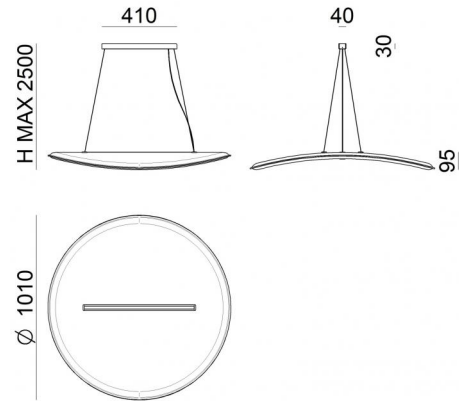

Pendant Luminaires | 220-240 V
60 topLED 24 W DC - 28 W AC | CRI 90
8904

| Technical data | |
|------------------------------------------------|---------------------|
| Construction year | 2019 |
| Type | Surface |
| Installation position | Ceiling |
| Installation environment | Indoor |
| Light Source | LED |
| Optics | General Lighting |
| Light emission direction | downward and upward |
| Power | 24 W |
| Source lumens | 2648 lm |
| Frequency | 60 - 50 Hz |
| CCT / Tone | 3000 K |
| Colour rendering index | 90 Ra |
| C.C. / C.V. | AC |
| Safety class | 1 |
| IP | IP20 |
| Glow wire test | 650° |
| Direct mounting on normally flammable surfaces | Yes |
| CE | Yes |
| Driver included | Driver |
| Dimmable article | DALI |
| Directional | No |
| Tilting | Yes |
| total angle (horizontal plane) | 70 ° |
| Walk-over | No |
| Drive-over | No |
| Cable included | Yes |
| Cable length | 2.5 m |
| Resin potting | No |
| Type of light emission | Double emission |
| Net weight | 4,005 Kg |
| Electrostatic discharge protection | No |
| Surge protection | No |

The device body is made of pet and features a brown finish; the diffuser is made of PC; the diffuser is made of aluminium with a coating treatment; the mounting frame is made of metal, with a 5g 9005 black finish, processed by means of coating. The ingress protection degree is IP20; the total weight is of 4,005 kg.