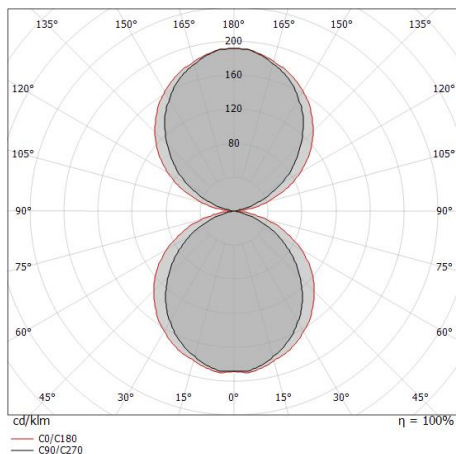

Energy efficiency class

This product contains 4 light sources of energy efficiency class F.

Illuminotechnical Features

| | |
|-----------------------------------------|----------------|
| Light Output Ratio (LOR) | 45 % |
| Source lumens | 2648 lm |
| Delivered lumens | 1211 lm |
| Consumption | 28 W |
| Luminaire efficacy | 43 lm/W |
| Colour temperature | 3000 K |
| Standard Deviation of Colour Matching | 3 Step MacAdam |
| Colour rendering index | 90 Ra |
| Junction temperature (lighting fixture) | 80 |
| Standard Operating Ambient Temperature | 25 |

LED Life / Failure Ratio

L70 B20 C0 72500h (at Tj 115 Ta 25)

UGR

| | |
|-------------------|----------|
| UGR axial | 22 |
| UGR transversal | 25.4 |
| X=4H Y=8H | S=0.25H |
| Reflection factor | 70/50/20 |

OPTICAL

| | |
|-----------------------------|---------------|
| Light distribution simmetry | Symmetrical 2 |
| C0/C180 optics | 118° |
| C90/C270 optics | 100° |

| Distance [m] | Cone diameter [m] | Illuminance [lx] | E(0°) | E(C90) | E(C0) |
|--------------|-------------------|------------------|-------|--------|-------|
| 0.5 | 1.20 1.65 | 914 121 64 | 50.1° | 58.8° | 58.8° |
| 1.0 | 2.39 3.30 | 228 30 16 | 50.1° | 58.8° | 58.8° |
| 1.5 | 3.59 4.95 | 102 13 7 | 50.1° | 58.8° | 58.8° |
| 2.0 | 4.78 6.60 | 57 8 4 | 50.1° | 58.8° | 58.8° |
| 2.5 | 5.98 8.26 | 37 5 3 | 50.1° | 58.8° | 58.8° |
| 3.0 | 7.18 9.91 | 25 3 2 | 50.1° | 58.8° | 58.8° |