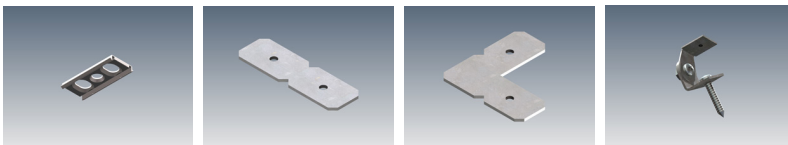

Sideways Sally 5R

Sideways Sally 5R has many uses as a surface mounted profile solution, whether it is used as a slim-line mirror light in a bathroom, discrete task lighting under a shelf or tucked into a pelmet. With diffuser options of both curved and rectangular, this profile is sure to be a great addition to any specifier's tool kit.

| MOUNTING OPTIONS | DIFFUSER OPTIONS | SUPER SERIES LED STRIP OPTIONS | | |
|------------------|------------------|--------------------------------|-----------------|--------------|
| Surface mounted | Satin | Lumens per metre | Watts per metre | Colour temp. |
| | | 310lm | | 2700K |
| | | 330lm | 3W | 3000K |
| | | 345lm | | 4000K |
| | | 760lm | | 2700K |
| | | 800lm | 7W | 3000K |
| | | 840lm | | 4000K |
| | | 1520lm | | 2700K |
| | | 1600lm | 14W | 3000K |
| | | 1680lm | | 4000K |

ACCESSORIES

JMC-12 Joinery mounting clip JN-ST Straight joiner JN-90 90 degree joiner MB-ADJ Adjustable mounting bracket

ADDITIONAL INFORMATION

| | |
|--------------|---|
| Applications | Mirror lighting, kitchen joinery, display shelving. |
| Installation | Interior or exterior (with IP67 rated LED strip). |
| Materials | Extruded aluminium body, PMMA diffuser, AES plastic end caps. |
| Finish | Natural silver anodised or custom powder coat. |
| Light source | LED ribbon strip. |
| Power supply | 24V DC - remote driver options ranging from 6W up to 320W. |
| Dimmable | Various options available, please enquire. |

Polar curve for 1340 lumen LED strip with satin diffuser.