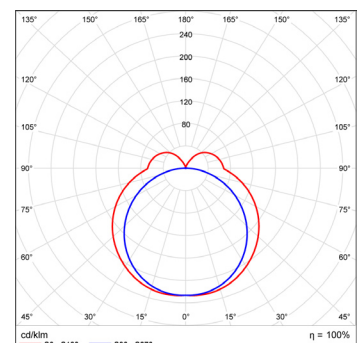

Polar curve for 1340 lumen LED strip with satin diffuser.