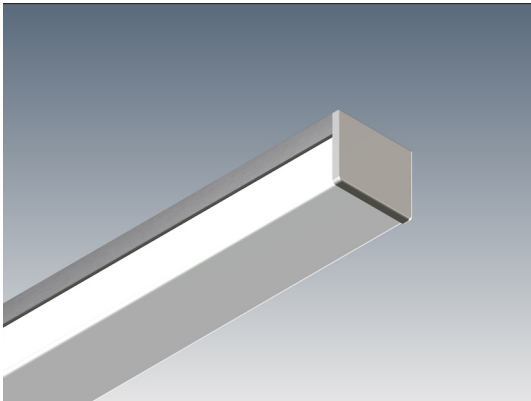

Sideways Sally 5R

Sideways Sally 5R has many uses as a surface mounted profile solution, whether it is used as a slim-line mirror light in a bathroom, discrete task lighting under a shelf or tucked into a pelmet. With diffuser options of both curved and rectangular, this profile is sure to be a great addition to any specifier's tool kit.

| MOUNTING OPTIONS | DIFFUSER OPTIONS | SUPER SERIES LED STRIP OPTIONS | | |
|------------------|------------------|--------------------------------|-----------------|--------------|
| Surface mounted | Satin | Lumens per metre | Watts per metre | Colour temp. |
| | | 310lm | | 2700K |
| | | 330lm | 3W | 3000K |
| | | 345lm | | 4000K |
| | | 760lm | | 2700K |
| | | 800lm | 7W | 3000K |
| | | 840lm | | 4000K |
| | | 1520lm | | 2700K |
| | | 1600lm | 14W | 3000K |
| | | 1680lm | | 4000K |

ACCESSORIES

JMC-12 Joinery mounting clip JN-ST Straight joiner JN-90 90 degree joiner MB-ADJ Adjustable mounting bracket

ADDITIONAL INFORMATION

| | |
|--------------|---|
| Applications | Mirror lighting, kitchen joinery, display shelving. |
| Installation | Interior or exterior (with IP67 rated LED strip). |
| Materials | Extruded aluminium body, PMMA diffuser, AES plastic end caps. |
| Finish | Natural silver anodised or custom powder coat. |
| Light source | LED ribbon strip. |
| Power supply | 24V DC - remote driver options ranging from 6W up to 320W. |
| Dimmable | Various options available, please enquire. |

Polar curve for 1340 lumen LED strip with satin diffuser.