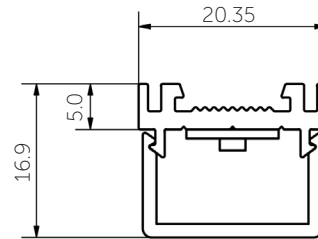

Sideways Sally 5R

Sideways Sally 5R has many uses as a surface mounted profile solution, whether it is used as a slim-line mirror light in a bathroom, discrete task lighting under a shelf or tucked into a pelmet. With diffuser options of both curved and rectangular, this profile is sure to be a great addition to any specifier's tool kit.

Polar curve for 1340 lumen LED strip with satin diffuser.