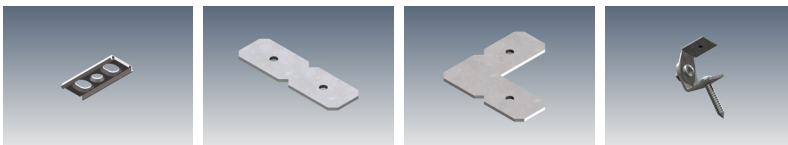

ACCESSORIES

JMC-12 Joinery mounting clip   JN-ST Straight joiner   JN-90 90 degree joiner   MB-ADJ Adjustable mounting bracket

ADDITIONAL INFORMATION

Applications: Mirror lighting, kitchen joinery, display shelving.
Installation: Interior or exterior (with IP67 rated LED strip).
Materials: Extruded aluminium body, PMMA diffuser, AES plastic end caps.
Finish: Natural silver anodised or custom powder coat.
Light source: LED ribbon strip.
Power supply: 24V DC - remote driver options ranging from 6W up to 320W.
Dimmable: Various options available, please enquire.