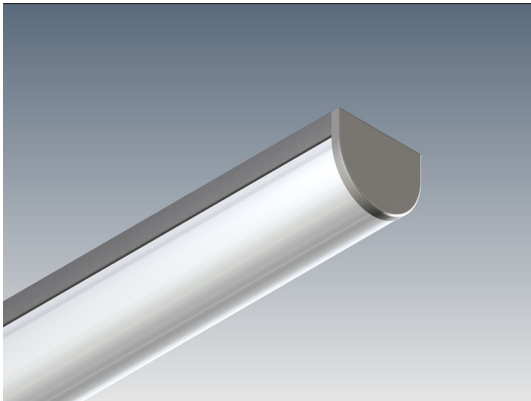

# Sideways Sally 5C

Sideways Sally 5C has many uses as a surface mounted profile solution, whether it is used as a slim-line mirror light in a bathroom, discrete task lighting under a shelf or tucked into a pelmet. With diffuser options of both curved and rectangular, this profile is sure to be a great addition to any specifier's tool kit.

MOUNTING OPTIONS	DIFFUSER OPTIONS	SUPER SERIES LED STRIP OPTIONS		
Surface mounted	Satin	Lumens per metre	Watts per metre	Colour temp.
		310lm		2700K
		330lm	3W	3000K
		345lm		4000K
		760lm		2700K
		800lm	7W	3000K
		840lm		4000K
		1520lm		2700K
		1600lm	14W	3000K
		1680lm		4000K

## ADDITIONAL INFORMATION

Applications: Mirror lighting, kitchen joinery, display shelving.  
 Installation: Interior or exterior (with IP67 rated LED strip).  
 Materials: Extruded aluminium body, PMMA diffuser, AES plastic end caps.  
 Finish: Natural silver anodised or custom powder coat.  
 Light source: LED ribbon strip.  
 Power supply: 24V DC - remote driver options ranging from 6W up to 320W.  
 Dimmable: Various options available, please enquire.

Polar curve for 1340 lumen LED strip with satin diffuser.