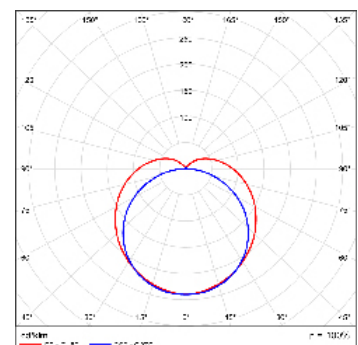

Polar curve for 1340 lumen LED strip with satin diffuser.