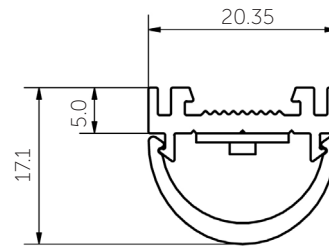

# Sideways Sally 5C

Sideways Sally 5C has many uses as a surface mounted profile solution, whether it is used as a slim-line mirror light in a bathroom, discrete task lighting under a shelf or tucked into a pelmet. With diffuser options of both curved and rectangular, this profile is sure to be a great addition to any specifier's tool kit.

Polar curve for 1340 lumen LED strip with satin diffuser.