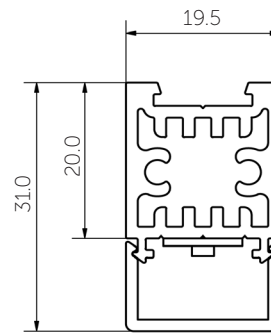

Sideways Sally 20R

The Sideways Sally 20R extrusion is a compact uplight/downlight solution providing powerful LED lighting. A versatile system suitable for various mounting options, Sideways Sally 20R can be surface mounted, wall mounted and suspended. The concealed mounting clip provides a quick and secure fixing to joinery. Both wire and rod suspension options are available for the Sideways Sally 20R extrusion.

MOUNTING OPTIONS	DIFFUSER OPTIONS	SUPER SERIES LED STRIP OPTIONS		
Surface mounted	Satin	Lumens per metre	Watts per metre	Colour temp.
Rod suspended		310lm		2700K
Wire suspended		330lm	3W	3000K
Wall mounted		345lm		4000K
		760lm		2700K
		800lm	7W	3000K
		840lm		4000K
		1520lm		2700K
		1600lm	14W	3000K
		1680lm		4000K