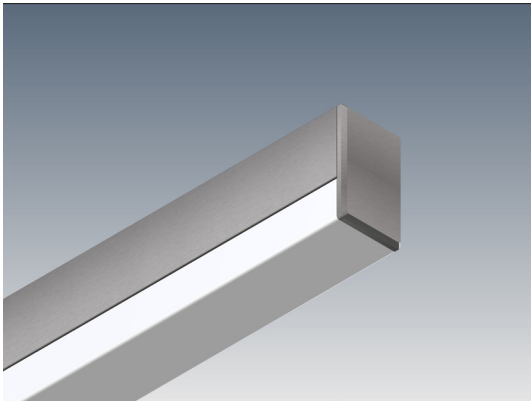

Sideways Sally 20R

The Sideways Sally 20R extrusion is a compact uplight/downlight solution providing powerful LED lighting. A versatile system suitable for various mounting options, Sideways Sally 20R can be surface mounted, wall mounted and suspended. The concealed mounting clip provides a quick and secure fixing to joinery. Both wire and rod suspension options are available for the Sideways Sally 20R extrusion.

MOUNTING OPTIONS	DIFFUSER OPTIONS	SUPER SERIES LED STRIP OPTIONS		
Surface mounted	Satin	Lumens per metre	Watts per metre	Colour temp.
Rod suspended		310lm		2700K
Wire suspended		330lm	3W	3000K
Wall mounted		345lm		4000K
		760lm		2700K
		800lm	7W	3000K
		840lm		4000K
		1520lm		2700K
		1600lm	14W	3000K
		1680lm		4000K

ADDITIONAL INFORMATION

Applications Task lighting over kitchen islands or reception counters, mirror lighting.
 Installation Interior or exterior (with IP67 rated LED strip).
 Materials Extruded aluminium body, PMMA diffuser, aluminium end caps.
 Finish Natural silver anodised or custom powder coat.
 Light source LED ribbon strip.
 Power supply 24V DC - remote driver options ranging from 6W up to 320W.
 Dimmable Various options available, please enquire.