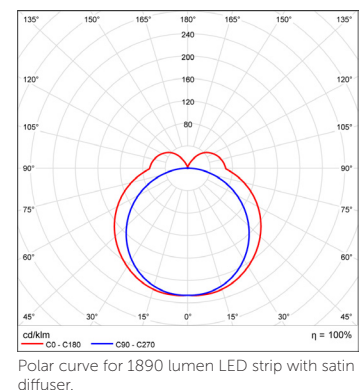

Sideways Sally 20R

The Sideways Sally 20R extrusion is a compact uplight/downlight solution providing powerful LED lighting. A versatile system suitable for various mounting options, Sideways Sally 20R can be surface mounted, wall mounted and suspended. The concealed mounting clip provides a quick and secure fixing to joinery. Both wire and rod suspension options are available for the Sideways Sally 20R extrusion.

MOUNTING OPTIONS	DIFFUSER OPTIONS	SUPER SERIES LED STRIP OPTIONS		
Surface mounted	Satin	Lumens per metre	Watts per metre	Colour temp.
Rod suspended		310lm		2700K
Wire suspended		330lm	3W	3000K
Wall mounted		345lm		4000K
		760lm		2700K
		800lm	7W	3000K
		840lm		4000K
		1520lm		2700K
		1600lm	14W	3000K
		1680lm		4000K

- LED strip options vary depending on region – please consult your local distributor for more information. Other LED strip options are available on request, including IP54 and IP67.
- All lumen values refer to the bare LED strip. Losses through diffuser/profile are not represented. Consult photometric data.
- 5 year manufacturer's warranty on Super Series & Spec Series LED strip.

ACCESSORIES

JMC-12 Joinery mounting clip	JN-ST-12 Straight joiner	JN-90-12 90 degree joiner	CB-60-R-S / CB-60-R-W / CB-60-R-B Cable base 60, recessed	CB-80-SM-S / CB-80-SM-W / CB-80-SM-B Cable base 80, surface mount	SWK-1-1M / SWK-1-2M / SWK-1-4M Wire suspension	SRK-1-S / SRK-1-W / SRK-1-B Rod suspension kit (rod not incl)
SRK-6-S / SRK-6-W / SRK-6-B Rod suspension kit (rod not incl)	ROD-0.5M / ROD-1M / ROD-2M Suspension rod - 0.5m, 1m, 2m	WB-SS20 Wall bracket	JN-120-12 120 degree joiner	JN-135-12 135 degree joiner		

ADDITIONAL INFORMATION