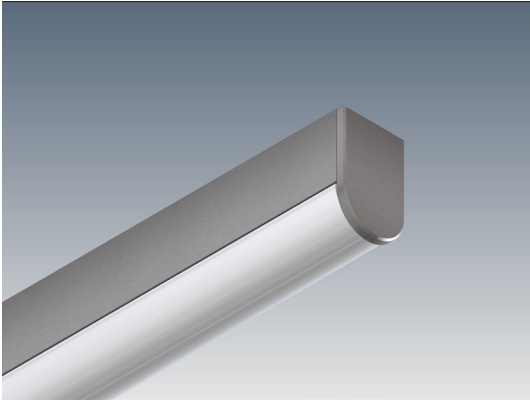

Sideways Sally 20C

The Sideways Sally 20C extrusion is a compact uplight/downlight solution providing powerful LED lighting. A versatile system suitable for various mounting options, Sideways Sally 20C can be surface mounted, wall mounted and suspended. The concealed mounting clip provides a quick and secure fixing to joinery. Both wire and rod suspension options are available for the Sideways Sally 20C extrusion.

MOUNTING OPTIONS	DIFFUSER OPTIONS	SUPER SERIES LED STRIP OPTIONS		
Surface mounted	Satin	Lumens per metre	Watts per metre	Colour temp.
Rod suspended		310lm		2700K
Wire suspended		330lm	3W	3000K
Wall mounted		345lm		4000K
		760lm		2700K
		800lm	7W	3000K
		840lm		4000K
		1520lm		2700K
		1600lm	14W	3000K
		1680lm		4000K

ADDITIONAL INFORMATION

Applications Task lighting over kitchen islands or reception counters, mirror lighting.
Installation Interior or exterior (with IP67 rated LED strip).
Materials Extruded aluminium body, PMMA diffuser, aluminium end caps.
Finish Natural silver anodised or custom powder coat.
Light source LED ribbon strip.
Power supply 24V DC - remote driver options ranging from 6W up to 320W.
Dimmable Various options available, please enquire.