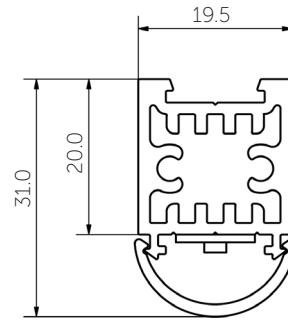

Sideways Sally 20C

The Sideways Sally 20C extrusion is a compact uplight/downlight solution providing powerful LED lighting. A versatile system suitable for various mounting options, Sideways Sally 20C can be surface mounted, wall mounted and suspended. The concealed mounting clip provides a quick and secure fixing to joinery. Both wire and rod suspension options are available for the Sideways Sally 20C extrusion.

MOUNTING OPTIONS	DIFFUSER OPTIONS	SUPER SERIES LED STRIP OPTIONS		
Surface mounted	Satin	Lumens per metre	Watts per metre	Colour temp.
Rod suspended		310lm		2700K
Wire suspended		330lm	3W	3000K
Wall mounted		345lm		4000K
		760lm		2700K
		800lm	7W	3000K
		840lm		4000K
		1520lm		2700K
		1600lm	14W	3000K
		1680lm		4000K