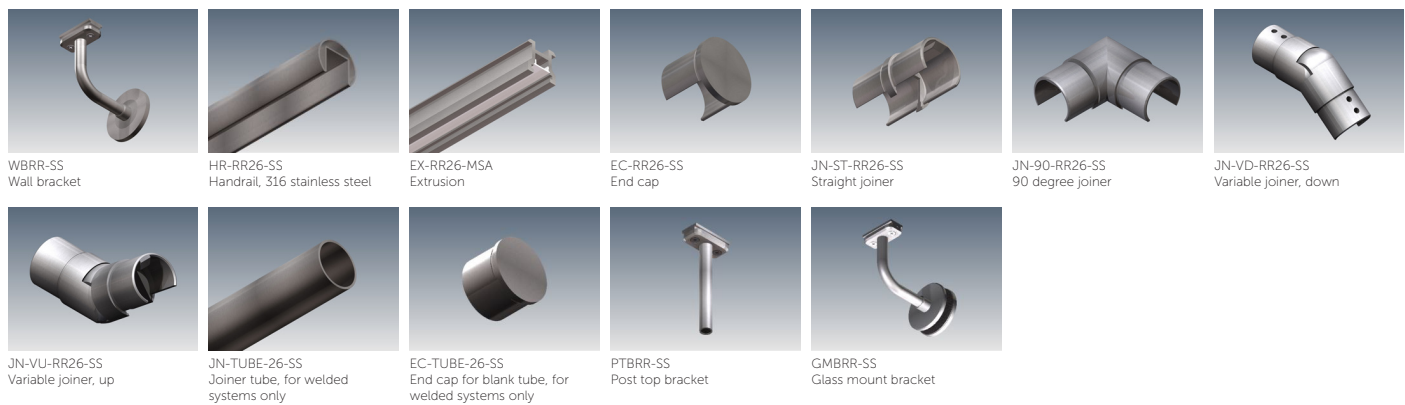

ACCESSORIES

WBRR-SS Wall bracket	HR-RR26-SS Handrail, 316 stainless steel	EX-RR26-MSA Extrusion	EC-RR26-SS End cap	JN-ST-RR26-SS Straight joiner	JN-90-RR26-SS 90 degree joiner	JN-VD-RR26-SS Variable joiner, down
JN-VU-RR26-SS Variable joiner, up	JN-TUBE-26-SS Joiner tube, for welded systems only	EC-TUBE-26-SS End cap for blank tube, for welded systems only	PTBRR-SS Post top bracket	GMBRR-SS Glass mount bracket		

ADDITIONAL INFORMATION

Applications	Commercial stairs, public stairs, accessible routes, exterior urban spaces.
Installation	Interior or exterior (with IP67 rated LED strip).
Materials	316 stainless steel rail and components, extruded aluminium, polycarbonate diffuser.
Finish	Satin 316 stainless steel.
Light source	LED ribbon strip.
Power supply	24V DC - remote driver options ranging from 6W up to 320W.
Dimmable	Various options available, please enquire.