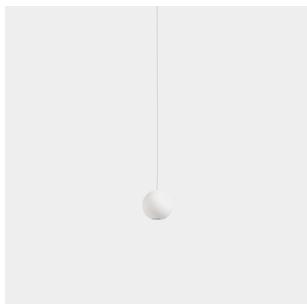

Punto Low Voltage Low voltage

Designer: Archimedes

Description

for indoor use.

For downlighting. Structure material: Aluminium. Structure finish: White. Warranty: 5 Years.

Finish
White

Material
Aluminium

TECHNICAL CHARACTERISTICS