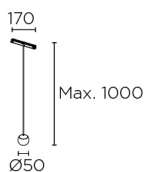

Punto Low Voltage Low voltage

Designer: Archimedes

Description

for indoor use.

For downlighting. Structure material: Aluminium. Structure finish: White. Warranty: 5 Years.

Finish
White

Material
Aluminium

TECHNICAL CHARACTERISTICS

GEAR

Brand: TITANIC
 Gear included: Yes, electronic
 Voltage / Frequency: 24-48

Luminaire

Warranty: 5 Years

Logistics

Energy Efficiency: LED A++
 EAN Code: 8435575347304
 Net Weight (Kg): 0.170
 Weight in Kg (packaged): 0.450
 Packing: 170 x 170 x 110
 Masterbox: 1

UGR	
S=0.250	
Ceiling/Cavity	0.7
Walls	0.5
Working Plane	0.2
Room dimensions	X=4H, Y=8H
UGR Crosswise	11.7
UGR Endwise	11.7

The photograph may not match the reference exactly. Please read the product description to identify the finish.