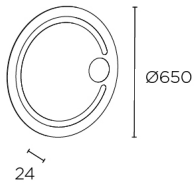

TECHNICAL CHARACTERISTICS

Light source

Light source: LED SHANXI TIANLI
JINRUN
Output (W): 17.5W
Total power consumption (W): 18.2
Color temperature: LED warm-white
3000K
CRI: 80
Photobiological risk: RG0
Qty Leds: 219
Life Time: 50.000h L80B20
MacAdam steps: 5

GEAR

Brand: BLTEC
Gear included: Yes, electronic
Voltage / Frequency: 110-240/50-60Hz
Power Factor: 0.90

Luminaire

Recessed in-ground suitable for
pedestrian crossing: No
Warranty: 5 Years

Logistics

Energy Efficiency: LED A++
EAN Code: 8435575345904
Net Weight (Kg): 0.000
Packing: 680 x 680 x 60
Masterbox: 1

The photograph may not match the reference exactly. Please read the product description to identify the finish.