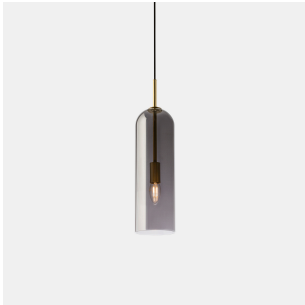

Glam 385mm Pendant

Designer: Josep Patsí

Description

for indoor use.

For downlighting. Structure material: Steel. Structure finish: Gold. Diffuser material: Glass. Diffuser finish: Fumé. Warranty: 5 Years.

Finish
Gold
Fumé

Material
Steel
Glass

TECHNICAL CHARACTERISTICS

Light source

Lampholder: 1 x E14
Output (W): MAX 23W
Total power consumption (W): 23
Quantity: 1

GEAR

Brand: NA

Luminaire