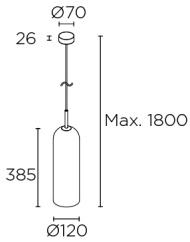

Glam 385mm Pendant

Designer: Josep Patsí

Description

for indoor use.

For downlighting. Structure material: Steel. Structure finish: Gold. Diffuser material: Glass. Diffuser finish: Fumé. Warranty: 5 Years.

Finish
Gold
Fumé

Material
Steel
Glass

TECHNICAL CHARACTERISTICS

Light source

Lampholder: 1 x E14
Output (W): MAX 23W
Total power consumption (W): 23
Quantity: 1

GEAR

Brand: NA

Luminaire

Recessed in-ground suitable for pedestrian crossing: No
Warranty: 5 Years

Logistics

Energy Efficiency: NO BULB
EAN Code: 8435575347007
Net Weight (Kg): 1.100
Weight in Kg (packaged): 1.860
Packing: - x - x -
Masterbox: 1