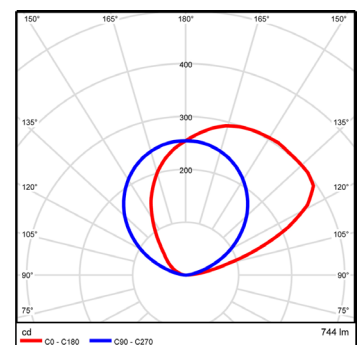

Polar curve for 1890 lumen LED strip with clear diffuser.