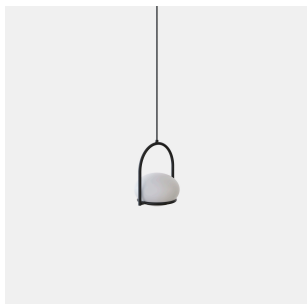

## Coco Single Pendant

Designer: Nahtrang Design

**Description**

Pendant for indoor use.

Structure material: Steel, Aluminium. Structure finish: Black. Diffuser material: Polycarbonate. Diffuser finish: White. Warranty: 5 Years.

**Finish**Black  
White**Material**Steel  
Aluminium  
Polycarbonate**TECHNICAL CHARACTERISTICS****Light source**

Lampholder: 1 x E14  
Output (W): MAX 7W  
Total power consumption (W): 7  
Quantity: 1