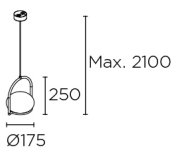

**Finish**Black  
White**Material**Steel  
Aluminium  
Polycarbonate**TECHNICAL CHARACTERISTICS****Light source**

Lampholder: 1 x E14  
Output (W): MAX 7W  
Total power consumption (W): 7  
Quantity: 1

**GEAR**

Brand: NA

**Luminaire**

Recessed in-ground suitable for  
pedestrian crossing: No  
Warranty: 5 Years

**Logistics**

Energy Efficiency: NO BULB  
EAN Code: 8435575369726  
Net Weight (Kg): 0.000  
Packing: 255 x 250 x 215  
Masterbox: 8