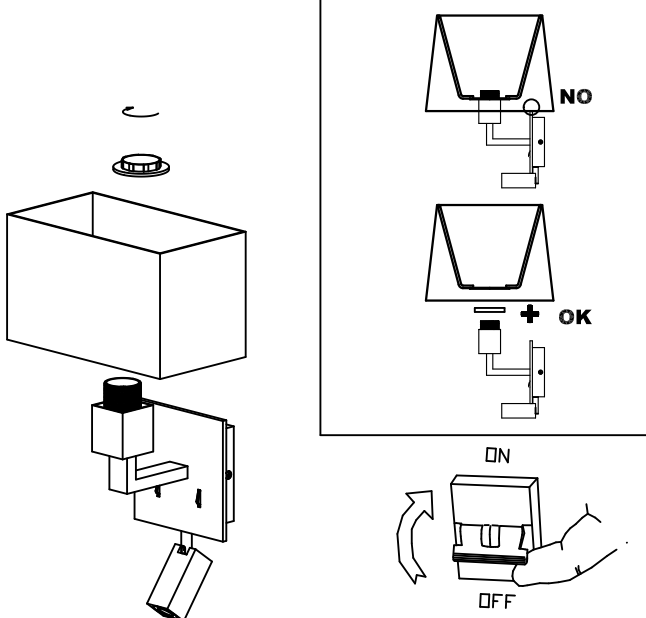

**PAN-176-14**

Shade, white, 182x170x150mm

Structure material: Steel  
Dimensions: 150 x 285 x 170  
Net Weight (Kg): 0.215

**PAN-176-BY**

Shade, beige fabric, 182x170x150mm

Structure material: Steel  
Dimensions: 150 x 285 x 170  
Net Weight (Kg): 0.215

**PAN-198-V7**

Shade, old copper, Ø186mm

Structure material: Steel  
Dimensions: 186 x x 135  
Net Weight (Kg): 0.000

**PAN-219-14**

Shade, white, horizontal wrapping, Ø200mm

Structure material: Steel  
Dimensions: 200 x NA x 150  
Net Weight (Kg): 0.180

**PAN-219-05**

Shade, black horizontal wrapping, Ø200mm

Structure material: Steel  
Dimensions: 200 x NA x 150  
Net Weight (Kg): 0.180

1

2

3

4

5