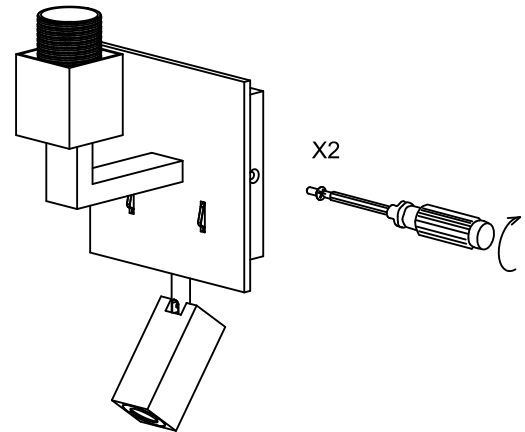

**PAN-198-V7**

Shade, old copper, Ø186mm

Structure material: Steel  
Dimensions: 186 x x 135  
Net Weight (Kg): 0.000

**PAN-219-14**

Shade, white, horizontal wrapping, Ø200mm

Structure material: Steel  
Dimensions: 200 x NA x 150  
Net Weight (Kg): 0.180

**PAN-219-05**

Shade, black horizontal wrapping, Ø200mm

Structure material: Steel  
Dimensions: 200 x NA x 150  
Net Weight (Kg): 0.180

1

2

3

4

5