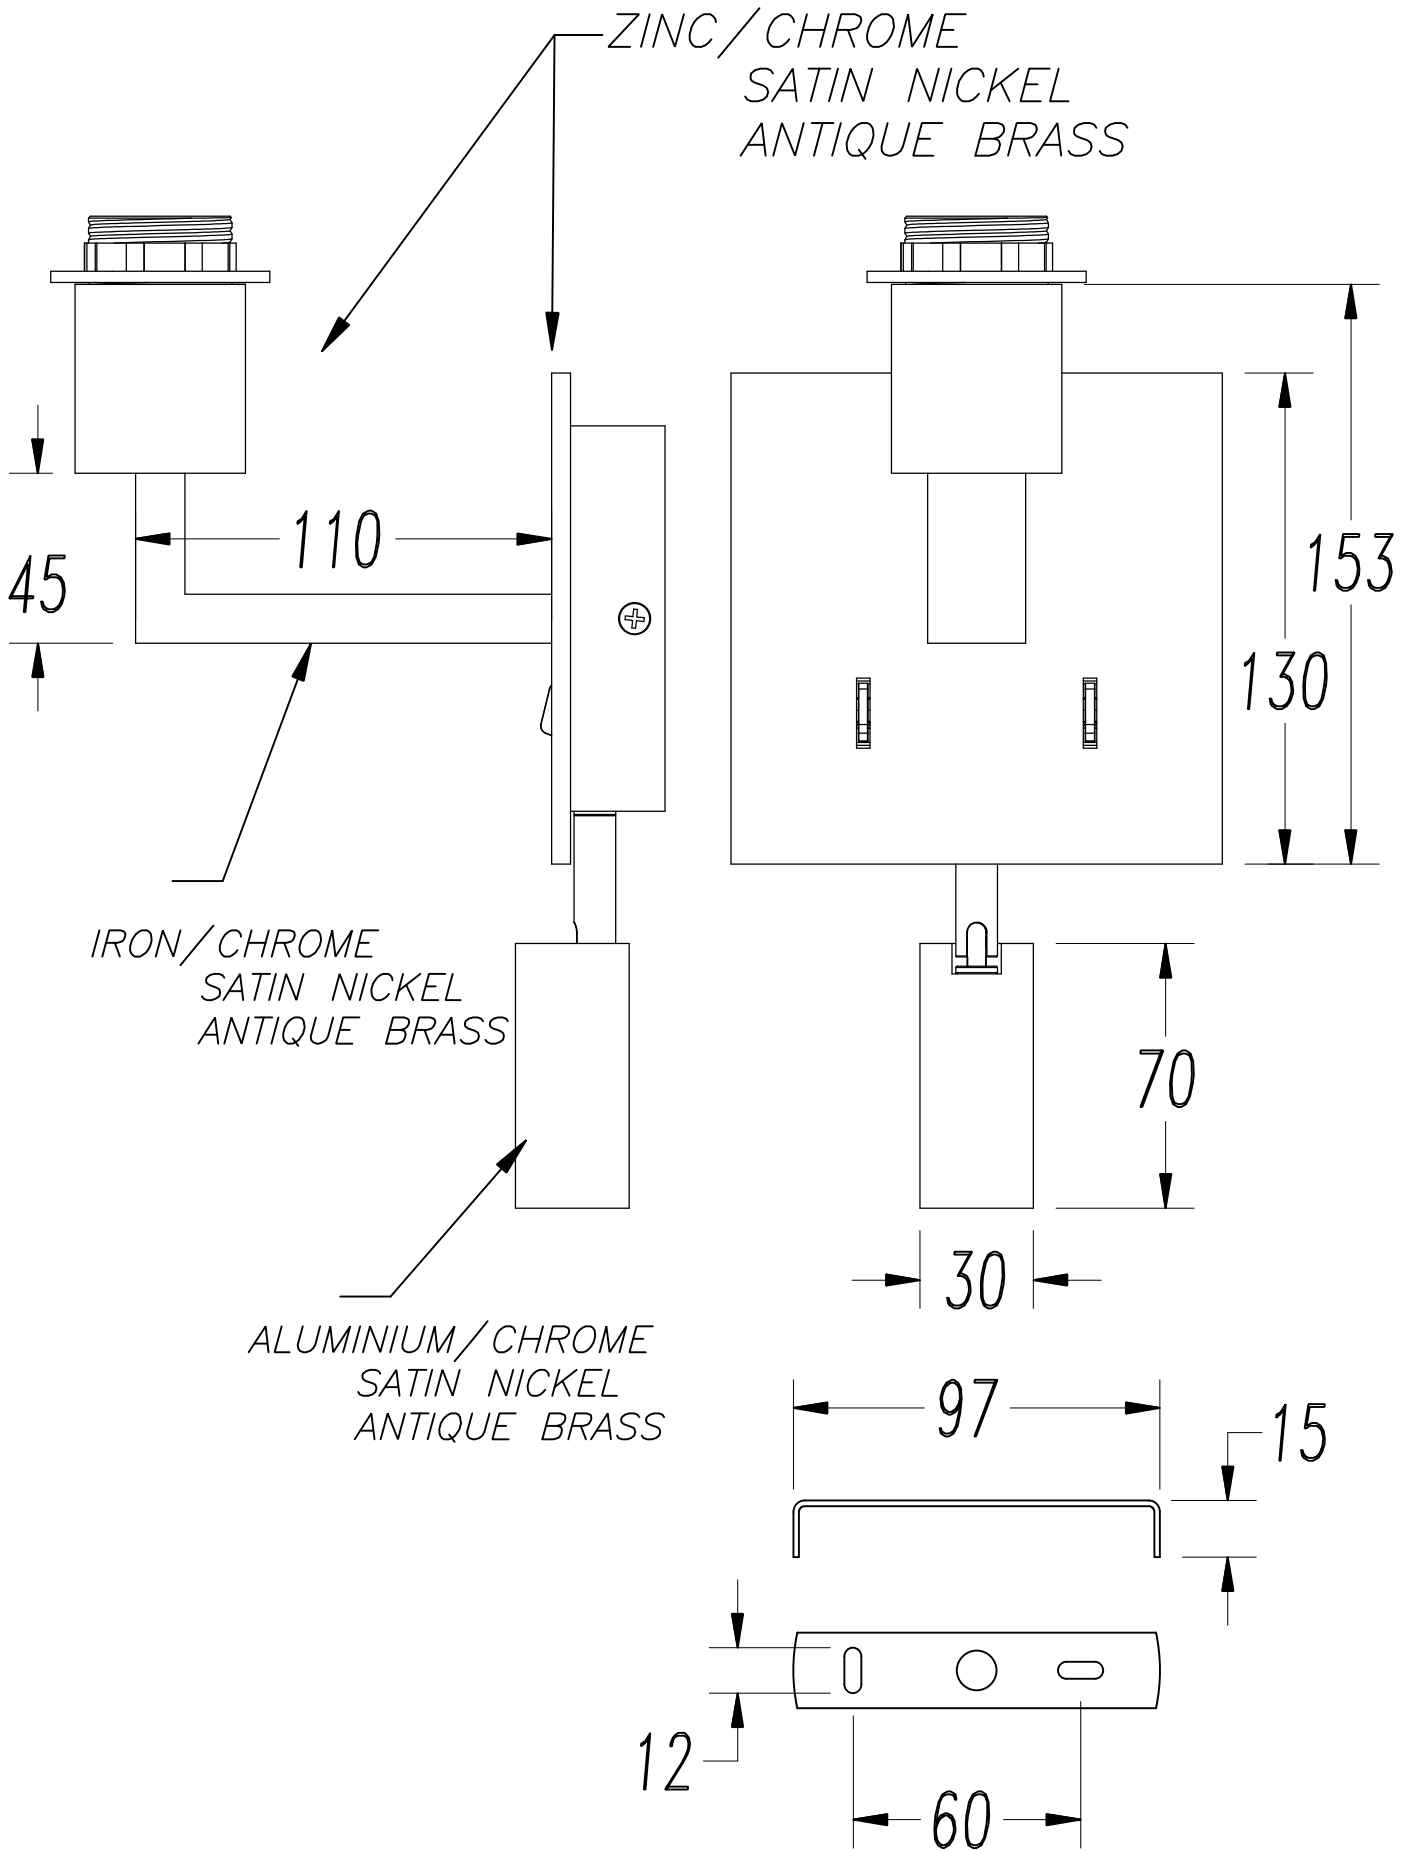

### PAN-178-14

Shade, white, 130x130x110mm

Structure material: Steel  
Dimensions: 130 x 110 x 130  
Net Weight (Kg): 0.100

**PAN-176-14**

Shade, white, 182x170x150mm

Structure material: Steel  
Dimensions: 150 x 285 x 170  
Net Weight (Kg): 0.215

**PAN-176-BY**

Shade, beige fabric, 182x170x150mm

Structure material: Steel  
Dimensions: 150 x 285 x 170  
Net Weight (Kg): 0.215

**PAN-198-V7**

Shade, old copper, Ø186mm

Structure material: Steel  
Dimensions: 186 x x 135  
Net Weight (Kg): 0.000

**PAN-219-14**

Shade, white, horizontal wrapping, Ø200mm

Structure material: Steel  
Dimensions: 200 x NA x 150  
Net Weight (Kg): 0.180

**PAN-219-05**

Shade, black horizontal wrapping, Ø200mm

Structure material: Steel  
Dimensions: 200 x NA x 150  
Net Weight (Kg): 0.180

1

2

3

4

5