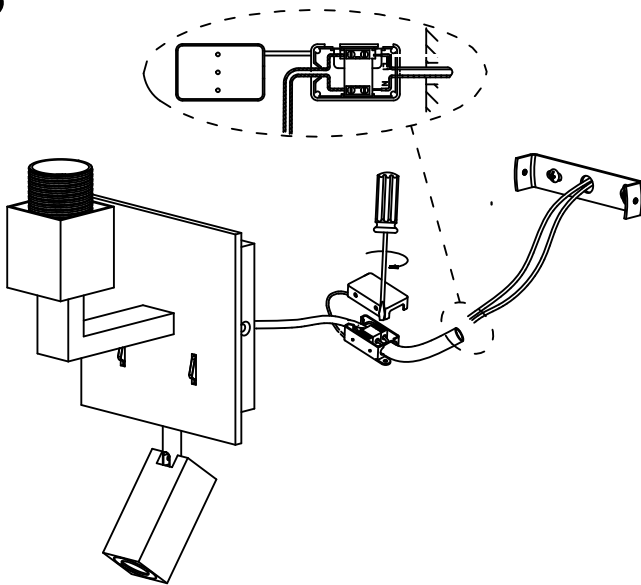

**PAN-219-05**

Shade, black horizontal wrapping, Ø200mm

Structure material: Steel  
Dimensions: 200 x NA x 150  
Net Weight (Kg): 0.180

1

2

3

4

5