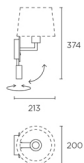

05-3218-81-82

V0

BALI Wall fixture

Description

Wall light for indoor use.

For uplighting and downlighting. Design by Alex & Manel Llusçà. Timeless design. Highly customisable: accessories, finishes... Premium finishes. No visible screws. Easy instalation. High durability for intensive use. The optical module can easily be rotated 360°. Structure material: Steel, Zamak. Structure finish: Satin nickel. Blades finishes: NA. Warranty: 5 Years.

Finish
Satin nickel
NA

Material
Steel
Zamak

IP20 355° 0° a 90° 8

TECHNICAL CHARACTERISTICS

Light source

Lampholder: 1 x E27
Output (W): MAX 60W
Total power consumption (W):
60W/3.5W
Quantity: 1
Life Time: 50.000h L80B20

GEAR

Brand: NA
Gear included: Yes, electronic
Voltage / Frequency: 100-240
Power Factor: 0.50

Luminaire

Warranty: 5 Years

Light source

Light source: LED CREE
Output (W): 2.1W
Total power consumption (W):
60W/3.5W
Color temperature: LED warm-white
3000K
Photobiological risk: RG2
Qty Leds: 1
Life Time: 36.000h L70B30
Bin / Grup: 7C1 / 7B4
MacAdam steps: 2

Logistics

Energy Efficiency: A++
EAN Code: 8435381412456
Net Weight (Kg): 0.950
Weight in Kg (packaged): 1.383
Packing: 270 x 200 x 200
Masterbox: 8

The photograph may not match the reference exactly. Please read the product description to identify the finish.