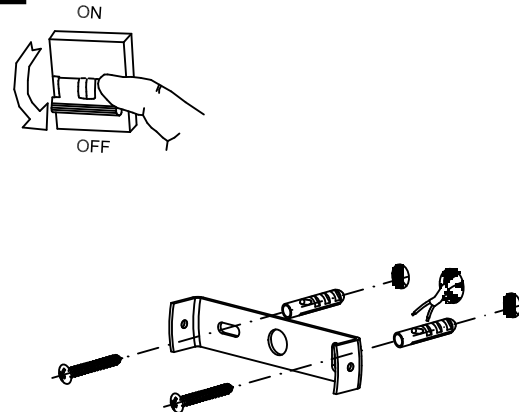

**PAN-219-05**

Shade, black horizontal wrapping, Ø200mm

Structure material: Steel  
Dimensions: 200 x NA x 150  
Net Weight (Kg): 0.180

1

2

3

4

5