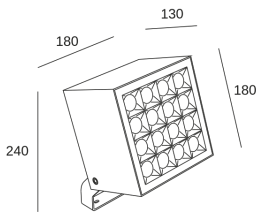

Cube Pro 16 LEDs

AN14-5PV8S1DUZ5

Spotlight IP66 Cube Pro 16 LEDs LED 50W LED warm-white 2700K DALI Urban grey 4969lm

TECHNICAL FEATURES

IP66 IK08

Total power consumption of light (W) : 54W

Real lumens : 4969

Real lm/W : 92

Correlated Colour Temperature (CCT) : LED warm-white 2700K

Lens / reflector angle : NARROW 7°

UGR : <=16

Structure material : Aluminium

Structure finish : Urban grey

Diffuser material : Glass

Packaged weight (kg): 4.84

Packaging: 190mm x 250mm x 190mm