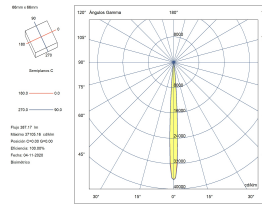

LOGISTICS

Net weight (kg): 0.56

Packaged weight (kg): 0.62

Packaging: 75mm x 75mm x 120mm

12 Un