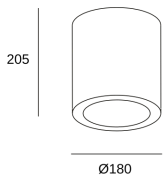

Exit

Josep Patsi

90-3210-14-OU

Ceiling fixture Exit 29.6W LED warm-white 3000K CRI 80 ON-OFF White IP23 2646lm

TECHNICAL FEATURES

Total power consumption of light (W) : 37.4W

Real lumens : 2646

Real lm/W : 71

Correlated Colour Temperature (CCT) : LED warm-white 3000K

Lens / reflector angle : MEDIUM 38°

UGR : <=19

Structure material : Aluminium

Structure finish : White

Diffuser material : Polycarbonate

Diffuser finish : Transparent

Luminance C90°G65°: 2428

UGR

UGR crosswise: 18.7

UGR lengthwise: 18.7

Lampholder	Quantity	Light source power (W)
LED	1	29.6W

UGR	
S=0.250	
Ceiling / cavity	0.7
Walls	0.5
Working Plane	0.2
Room dimensions	X=4H, Y=8H
UGR crosswise	18.7
UGR lengthwise	18.7

LOGISTICS

Net weight (kg): 2.3

Packaged weight (kg): 2.49

Packaging: 190mm x 190mm x 240mm