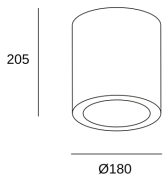

LUMINOTECHNIC FEATURES

Lampholder	Quantity	Light source power (W)
LED	1	25.9W

UGR	
S=0.250	
Ceiling / cavity	0.7
Walls	0.5
Working Plane	0.2
Room dimensions	X=4H, Y=8H
UGR crosswise	18.0
UGR lengthwise	18.0

LOGISTICS

Net weight (kg): 2.3

Packaged weight (kg): 2.49

Packaging: 190mm x 190mm x 240mm