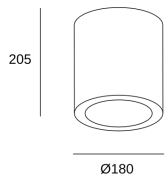

Exit

Josep Patsi

90-3208-60-OU

Ceiling fixture Exit 25.9W LED warm-white 3000K CRI 80 ON-OFF Black IP23 2284lm

TECHNICAL FEATURES

Total power consumption of light (W) : 26.9W

Voltage / frequency : 100-240V/50-60Hz

UGR : <=19

Structure material : Aluminium

Structure finish : Black

Diffuser material : Polycarbonate

Diffuser finish : Transparent

LUMINOTECHNIC FEATURES

Luminance C0°G65°: 2052.4

Luminance C90°G65°: 2095.9

UGR

UGR crosswise: 18.2

UGR lengthwise: 18.2

Lampholder	Quantity	Light source power (W)
LED	1	25.9W

UGR	
S=0.250	
Ceiling / cavity	0.7
Walls	0.5
Working Plane	0.2
Room dimensions	X=4H, Y=8H
UGR crosswise	18.2
UGR lengthwise	18.2

LOGISTICS

Net weight (kg): 2.3

Packaged weight (kg): 2.49

Packaging: 190mm x 190mm x 240mm