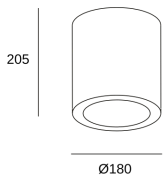

### TECHNICAL FEATURES

Total power consumption of light (W) : 26.9W

Real lumens : 2284

Real lm/W : 85

Correlated Colour Temperature (CCT) : LED warm-white 3000K

Lens / reflector angle : MEDIUM 38°

UGR : <=19

### LUMINOTECHNIC FEATURES

Luminance C0°G65°: 2052.4

Luminance C90°G65°: 2095.9

UGR

UGR crosswise: 18.2

UGR lengthwise: 18.2

Lampholder	Quantity	Light source power (W)
LED	1	25.9W

UGR	
S=0.250	
Ceiling / cavity	0.7
Walls	0.5
Working Plane	0.2
Room dimensions	X=4H, Y=8H
UGR crosswise	18.2
UGR lengthwise	18.2

### LOGISTICS

Net weight (kg): 2.27

Packaged weight (kg): 2.56

Packaging: 190mm x 190mm x 240mm