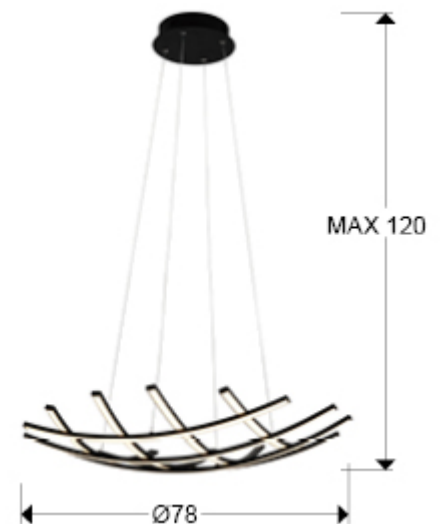

Trama II

797726

Pendants

Lamp made of metal and aluminium finished in sanded matt black. Opal acrylic diffuser. 63W LED, 3150 lm, 4000 K. DIMMABLE.

This product includes LED drivers with 0-10V or PWM dimmer. To use with wall dimmer use only these types of dimmers, any other would damage the LED driver.

GENERAL INFORMATION

EAN Code: 8435435332105
Type: Pendants
Collection: Trama II

SIZES

Sizes: ↔ 78.0 ↓ 12.0 ↗ 78.0 cm
Height when installed: 25.0/ max. 150.0 cm
Weight: 2.7 Kg

SIZES WITH PACKAGING

Weight: 5.3 Kg
Volume: 0.1240m³
Sizes: ↔ 83.0 ↓ 18.0 ↗ 83.0 cm