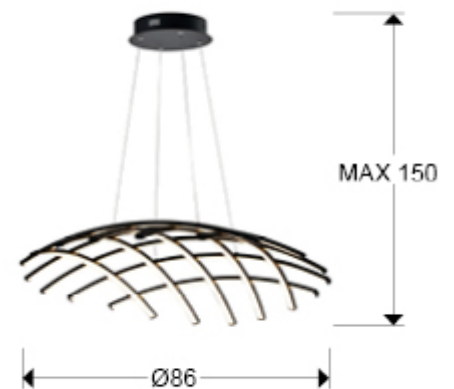

Trama

797016D

Pendants

Lamp made of metal and aluminium finished in sanded matt black. Opal acrylic diffuser. 75W LED, 3750 lm, 3000 K. DIMMABLE. Remote control included.

This product includes LED drivers with 0-10V or PWM dimmer, a receiver and a radiofrequency remote control. To use with wall dimmer use only these types of dimmers, any other would damage the LED driver.

GENERAL INFORMATION

EAN Code: 8435435332198
Type: Pendants
Collection: Trama

SIZES

Sizes: ↔ 86.0 ↓ 150.0 ↗ 86.0 cm
Weight: 3.0 Kg

SIZES WITH PACKAGING

Weight: 6.7 Kg
Volume: 0.1550m³
Sizes: ↔ 86.0 ↓ 86.0 ↗ 21.0 cm

ADDITIONAL INFORMATION

Material: Metal, aluminium, acrylic
Finish: Matt black, opal

797016D

 Esta luminaria lleva lámparas LED incorporadas.
This luminaire contains built-in LED lamps.

Las lámparas de esta luminaria no son recambiables.
The lamps cannot be changed in the luminaire.