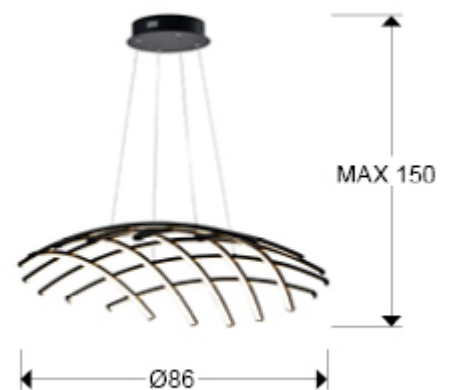

Trama

797016

Pendants

Lamp made of metal and aluminium finished in sanded matt black. Opal acrylic diffuser. 75W LED, 3750 lm, 3000 K. DIMMABLE.

This product includes LED drivers with 0-10V or PWM dimmer. To use with wall dimmer use only these types of dimmers, any other would damage the LED driver.

GENERAL INFORMATION

EAN Code: 8435435332051

Type: Pendants

Collection: Trama

SIZES

Sizes: ↔ 86.0 ↓ 150.0 ↗ 86.0 cm
Height when installed: 50.0/ max. 150.0 cm
Weight: 3.5 Kg

SIZES WITH PACKAGING

Weight: 6.2 Kg
Volume: 0.1740m³
Sizes: ↔ 87.0 ↓ 23.0 ↗ 87.0 cm

ADDITIONAL INFORMATION

Material: Metal, aluminium, acrylic
Finish: Matt black, opal

797016

 Esta luminaria lleva lámparas LED incorporadas.
This luminaire contains built-in LED lamps.

 } LED

Las lámparas de esta luminaria no son recambiables.
The lamps cannot be changed in the luminaire.