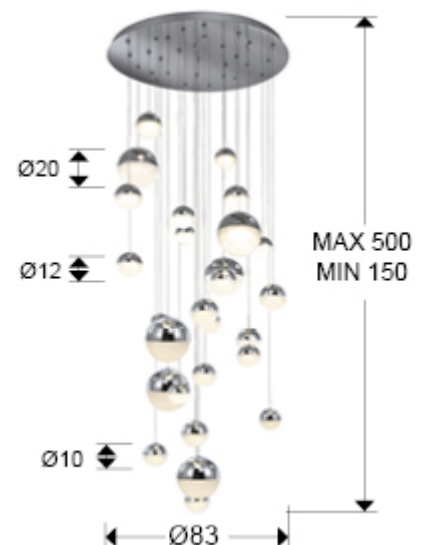

## Sphere

Large lamps

793971G

LARGE SIZE lamp of 27 LED lights, made of metal, chrome finish. Spherical polycarbonated shades of 10, 12 and 20 cm and chromed metal. Adjustable length, maximum 500 cm. 147.6W LED, 3000K, 10330 lm.

This product includes LED drivers with dim of 0-10V or PWM. To use it with wall dimmer use only this type of dimmers, any other may damage the LED driver. Length of the shades adjustable, allowing different lay outs. This lamp is also produced in different sizes and finished under request. Please, ask for price and delivery time.

### GENERAL INFORMATION

EAN Code: 8435435331030  
 Type: Large lamps  
 Collection: Sphere

### SIZES

Sizes: Ø 83.0 ↑ 220.0 cm  
 Height when installed: 150.0/ max. 500.0 cm  
 Weight: 23.9 Kg