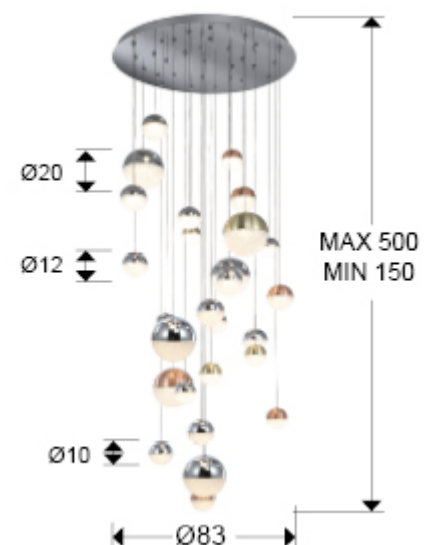

Sphere

793960GB

Recommended product

Large lamps

LARGE SIZE lamp of 27 LED lights. Chromed metal. Polycarbonate shades of Ø10, Ø12 and Ø20 cm with texture inside, metal finished in copper and satin brass and chrome. DIMMABLE by BLUETOOTH, with APP for smartphone. 147.6W LED. 3000K. 10330 lm.

Includes a led driver with Bluetooth dimming functions to be used with a mobile or tablet App. It can also be used with a smart speaker such as Google Home or Amazon Echo if a Bluetooth Gateway device is added. It is not compatible with wall dimmer. Length of the shades adjustable, allowing different shapes. This lamp can be produced in special sizes or finishes. Ask for price and delivery date.

GENERAL INFORMATION

Catalogue: I38 Iluminación
Page: 117
EAN Code: 8435435331689
Type: Large lamps
Collection: Sphere

SIZES

Sizes: Ø 83.0 ↑ 220.0 cm
Height when installed: 150.0/ max. 500.0 cm
Weight: 23.9 Kg

SIZES WITH PACKAGING

Weight: 41.2 Kg
Volume: 0.4740m³
Sizes: ↔ 105.0 ↓ 43.0 ↗ 105.0 cm

TECHNICAL INFORMATION

Electric class: Class 1
Maximum power: 147.60W
Voltage: 100/277 V
Frequency: 50/60 Hz
Regulation: BLUETOOTH
Colour temperature: 3,000 K
Average lifespan: 30,000 h
Power factor: >0.9
CRI: >80