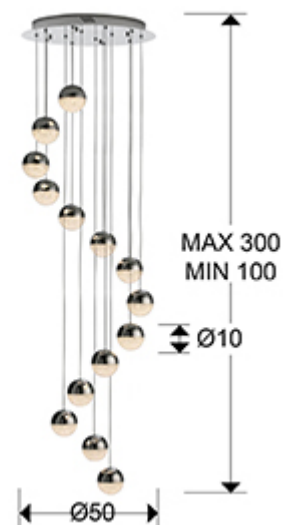

Sphere

793746B

Recommended product

Pendants

Lamp of 14 LED lights. Made of metal, chrome finish. Polycarbonated spherical shades of Ø10 cm, textured inside and chromed metal. Adjustable length. DIMMABLE by BLUETOOTH with smartphone APP. 50W LED, 3000K, 3024 lm.

GENERAL INFORMATION

Catalogue: I38 Iluminación
Page: 131
EAN Code: 8435435331795
Type: Pendants
Collection: Sphere

SIZES

Sizes: Ø 50.0 ↑ 165.0 cm
Height when installed: 100.0/ max. 300.0 cm
Weight: 6.9 Kg

SIZES WITH PACKAGING

Weight: 8.7 Kg
Volume: 0.0910m³
Sizes: ↔ 58.0 ↓ 27.0 ↗ 58.0 cm

TECHNICAL INFORMATION

Electric class: Class 1
Maximum power: 50W
Voltage: 100/277 V
Frequency: 50/60 Hz
Regulation: BLUETOOTH
Colour temperature: 3,000 K
Average lifespan: 30,000 h
Power factor: >0.9
CRI: >80