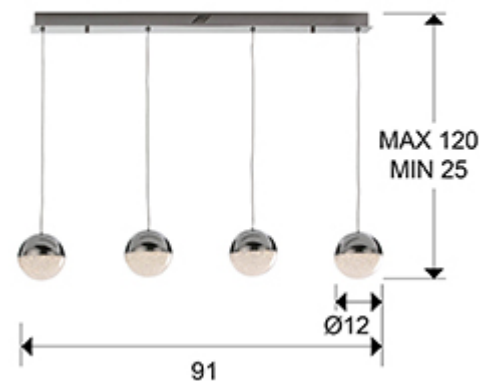

Sphere

Pendants

793635D

LED lamp of 4 lights. Made of metal, chrome finish. Polycarbonate spherical shades of Ø12 cm, with texture inside and chromed metal. Adjustable length. 19.2W LED. 3,000K. 1,152 lm. DIMMABLE. Remote control included.

GENERAL INFORMATION

Catalogue: i36 Iluminación
Page: 70
EAN Code: 8435435324117
Type: Pendants
Collection: Sphere

SIZES

Sizes: ↔ 91.0 ↓ 12.0 ↗ 12.0 cm
Height when installed: 25.0/ max. 120.0 cm
Weight: 3.2 Kg

SIZES WITH PACKAGING

Weight: 4.1 Kg
Volume: 0.0500m³
Sizes: ↔ 92.0 ↓ 27.0 ↗ 20.0 cm

TECHNICAL INFORMATION

Electric class: Class 1
Maximum power: 19.20W
Voltage: 110/220 V
Frequency: 50/60 Hz
Dimmable: YES
Regulation: REMOTE CONTROL
Colour temperature: 3,000 K
Average lifespan: 3,000 h
CRI: >80

ADDITIONAL INFORMATION

Material: Metal, polycarbonate
Finish: Chrome, clear
Cable colour: Clear

793635D

 Esta luminaria lleva lámparas LED incorporadas.
This luminaire contains built-in LED lamps.

Las lámparas de esta luminaria no son recambiables.
The lamps cannot be changed in the luminaire.