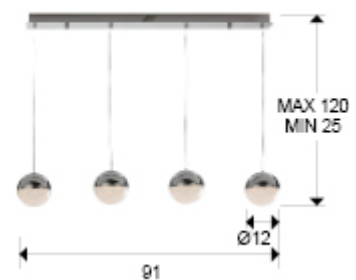

Sphere

Pendants

793635

Lamp of 4 lights made of metal, chrome finish. Spherical shades Ø12 cm. of metal and polycarbonate with texture inside. Adjustable height. 19,2W LED. 3.000 K. 1,152 lm. DIMMABLE.

This product includes LED drivers with 0-10V or PWM diming. To use it with wall dimmer, use just this type of dimmers. Any other type would damage the LED driver.

GENERAL INFORMATION

Catalogue: I38 Iluminación
 Page: 132
 EAN Code: 8435435319298
 Type: Pendants
 Collection: Sphere

SIZES

Sizes: ↔ 91.0 ↓ 12.0 ↗ 12.0 cm
 Height when installed: 25.0/ max. 120.0 cm
 Weight: 3.2 Kg

SIZES WITH PACKAGING

Weight: 4.1 Kg
 Volume: 0.0500m³
 Sizes: ↔ 92.0 ↓ 27.0 ↗ 20.0 cm

TECHNICAL INFORMATION

Electric class: Class 1
Maximum power: 19.2W
Voltage: 100/265 V
Frequency: 50/60 Hz
Dimmable: NO
Colour temperature: 3,000 K
Average lifespan: 30,000 h
CRI: >80

ADDITIONAL INFORMATION

Material: Metal, polycarbonate
Finish: Chrome, clear
Cable colour: Clear

793635

 Esta luminaria lleva lámparas LED incorporadas.
This luminaire contains built-in LED lamps.

 } LED

Las lámparas de esta luminaria no son recambiables.
The lamps cannot be changed in the luminaire.