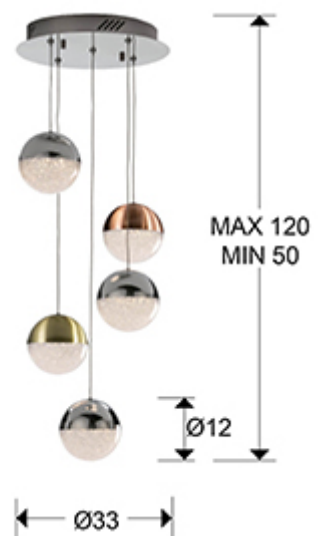

Sphere

793534D

Pendants

LED lamp of 5 lights. Made of metal, chrome finish. Polycarbonate spherical shades of Ø12 cm. with texture inside and metal finished in satin copper, satin brass and chrome. Adjustable length. 24W LED. 3000 K. 1,440 lm. DIMMABLE. Remote control inclu

GENERAL INFORMATION

Catalogue: I38 Iluminación
Page: 121
EAN Code: 8435435324100
Type: Pendants
Collection: Sphere

SIZES

Sizes: Ø 33.0 ↑ 120.0 cm
Height when installed: 50.0/ max. 120.0 cm
Weight: 3.0 Kg

SIZES WITH PACKAGING

Weight: 4.0 Kg
Volume: 0.0490m³
Sizes: ↔ 41.0 ↓ 29.0 ↗ 41.0 cm

TECHNICAL INFORMATION

Electric class: Class 1
Maximum power: 24W
Voltage: 100/265 V
Frequency: 50/60 Hz
Dimmable: YES
Regulation: REMOTE CONTROL
Colour temperature: 3,000 K
Average lifespan: 30,000 h
CRI: >80

ADDITIONAL INFORMATION

Material: Metal, polycarbonate
Finish: Chrome, brass, copper, clear

793534D

 Esta luminaria lleva lámparas LED incorporadas.
This luminaire contains built-in LED lamps.

Las lámparas de esta luminaria no son recambiables.
The lamps cannot be changed in the luminaire.