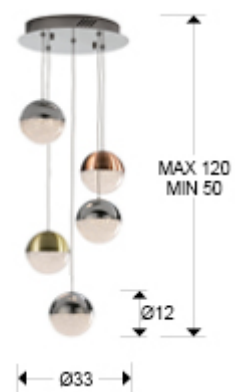

## Sphere

793534

Recommended product

### Pendants

Lamp of 5 LED lights made of metal chrome finish. Polycarbonated spherical shades of 12 cm with texture inside and metal finished in satin copper, satin brass and chrome. Adjustable length. 24W LED, 3,000 K, 1,440 lm. DIMMABLE.

## SIZES

Sizes: Ø 33.0 ↑ 120.0 cm  
 Height when installed: 50.0/ max. 120.0 cm  
 Weight: 3.0 Kg

## ADDITIONAL INFORMATION

Material: Metal, polycarbonate  
Finish: Chrome, brass, copper, clear  
Cable colour: Clear

**793534**

 Esta luminaria lleva lámparas LED incorporadas.  
This luminaire contains built-in LED lamps.