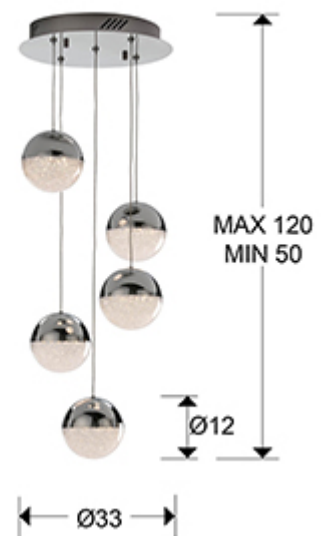

Sphere

Pendants

793523D

LED lamp of 5 lights. Made of metal, chrome finish. Polycarbonate spherical shades of Ø12 cm, with texture inside and chromed metal. Adjustable length. 24W LED. 3,000K. 1,440 lm. DIMMABLE. Remote control included.

GENERAL INFORMATION

Catalogue: I38 Iluminación
 Page: 133
 EAN Code: 8435435323530
 Type: Pendants
 Collection: Sphere

SIZES

Sizes: Ø 33.0 ↓ 120.0 cm
 Height when installed: 50.0/ max. 120.0 cm
 Weight: 3.0 Kg

SIZES WITH PACKAGING

Weight: 4.0 Kg
 Volume: 0.0490m³
 Sizes: ↔ 41.0 ↓ 29.0 ↗ 41.0 cm

TECHNICAL INFORMATION

Electric class: Class 1
Maximum power: 24W
Voltage: 100/265 V
Frequency: 50/60 Hz
Dimmable: YES
Regulation: REMOTE CONTROL
Colour temperature: 3,000 K
Average lifespan: 30,000 h
CRI: >80

ADDITIONAL INFORMATION

Material: Metal, polycarbonate
Finish: Chrome, clear
Cable colour: clear

793523D

 Esta luminaria lleva lámparas LED incorporadas.
This luminaire contains built-in LED lamps.

Las lámparas de esta luminaria no son recambiables.
The lamps cannot be changed in the luminaire.