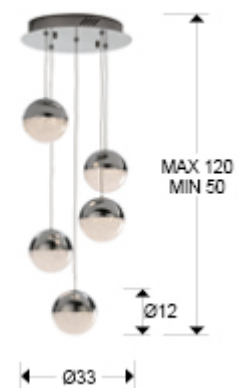

Sphere

793523

Pendants

Recommended product

Lamp of 5 lights made of metal, chrome finish. Spherical shades Ø12 cm. of metal and polycarbonate with texture inside. Adjustable height. 24W LED. 3.000 K. 1,440 lm. DIMMABLE.

This product includes LED drivers with 0-10V or PWM diming. To use it with wall dimmer, use just this type of dimmers. Any other type would damage the LED driver.

GENERAL INFORMATION

Catalogue: I38 Iluminación
Page: 133
EAN Code: 8435435319281
Type: Pendants
Collection: Sphere

SIZES

Sizes: Ø 33.0 ↓ 120.0 cm
Height when installed: 50.0/ max. 120.0 cm
Weight: 3.0 Kg

SIZES WITH PACKAGING

Weight: 4.0 Kg
Volume: 0.0490m³
Sizes: ↔ 41.0 ↓ 29.0 ↗ 41.0 cm

TECHNICAL INFORMATION

Electric class: Class 1
Maximum power: 24W
Voltage: 100/265 V
Frequency: 50/60 Hz
Dimmable: NO
Colour temperature: 3,000 K
Average lifespan: 30,000 h
CRI: >80

ADDITIONAL INFORMATION

Material: Metal, polycarbonate
Finish: Chrome, clear
Cable colour: clear

793523

 Esta luminaria lleva lámparas LED incorporadas.
This luminaire contains built-in LED lamps.

Las lámparas de esta luminaria no son recambiables.
The lamps cannot be changed in the luminaire.