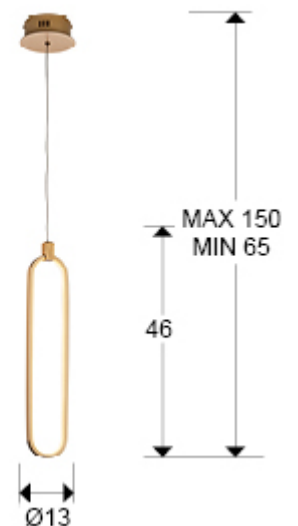

Colette

787130

Pendants

Recommended product

LED lamp of 1 light, made of brushed aluminium, rose gold finish. Opal silicone diffusers. Adjustable in length. 13W LED, 1170 lm, 3000 K.

GENERAL INFORMATION

Catalogue: I38 Iluminación
Page: 26
EAN Code: 8435435327897
Type: Pendants
Collection: Colette

SIZES

Sizes: Ø 13.0 ↓ 49.0 cm
Height when installed: 65.0/ max. 150.0 cm
Weight: 0.6 Kg

SIZES WITH PACKAGING

Weight: 1.0 Kg
Volume: 0.0140m³
Sizes: ↔ 71.0 ↓ 12.0 ↗ 17.0 cm

TECHNICAL INFORMATION

Electric class: Class 1
Maximum power: 13W
Voltage: 100/240 V
Frequency: 50/60 Hz
Colour temperature: 3,000 K
Average lifespan: 20,000 h
Power factor: >0.5
CRI: >80

DRIVER LED

Make: VIG
Model: K14-16C700
Quantity: 1 Units
Dimmable: No
Maximum power: 16W
Frequency: 50-60 Hz
Primary voltage: 100-240 V
Type: Corriente constante
Secondary current: 700 V
Sizes: ↔ 6,5 ↓ 2,5 ↗ 6,5 cm

ADDITIONAL INFORMATION

Material: Aluminium, silicone
Finish: Rose gold, opal

787130

 Esta luminaria lleva lámparas LED incorporadas.
This luminaire contains built-in LED lamps.

Las lámparas de esta luminaria no son recambiables.
The lamps cannot be changed in the luminaire.