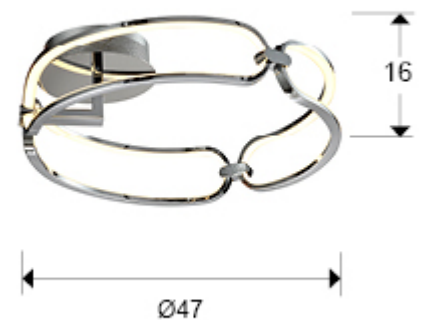

Colette

786485

Recommended product

Flush Ceiling Lamps

Small ceiling lamp, LED, made of aluminium, chrome finish.
Opal silicone diffusers. 37W LED, 3330 lm, 3000 K.
DIMMABLE.

GENERAL INFORMATION

Catalogue: I38 Iluminación
Page: 36
EAN Code: 8435435327804
Type: Flush Ceiling Lamps
Collection: Colette

SIZES

Sizes: Ø 47.0 ↓ 16.0 cm
Weight: 1.6 Kg

SIZES WITH PACKAGING

Weight: 2.7 Kg
Volume: 0.0700m³
Sizes: ↔ 54.0 ↓ 24.0 ↗ 54.0 cm

TECHNICAL INFORMATION

Electric class: Class 1
Maximum power: 37W
Voltage: 100/240 V
Frequency: 50/60 Hz
Colour temperature: 3,000 K
Average lifespan: 20,000 h
Power factor: >0.9
CRI: >80

DRIVER LED

Make: SCHULLER
Model: 72402
Quantity: 1 Units
Dimmable: Sí
Type of dimming: 1-10V
Maximum power: 41W
Frequency: 50-60 Hz
Primary voltage: 180-240 V
Type: Voltaje constante
Secondary voltage: 24 V
Sizes: ↔ 14,0 ↓ 3,0 ↗ 4,5 cm

ADDITIONAL INFORMATION

Material: Aluminium, silicone
Finish: Chromed, opal

786485

 Esta luminaria lleva lámparas LED incorporadas.
This luminaire contains built-in LED lamps.

 } LED

Las lámparas de esta luminaria no son recambiables.
The lamps cannot be changed in the luminaire.