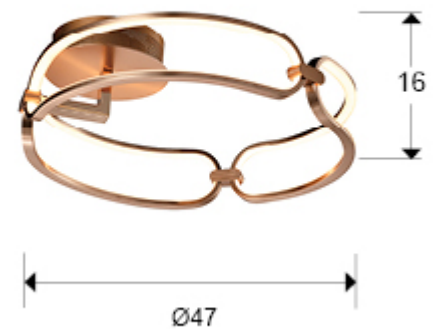

## Colette

786430

Flush Ceiling Lamps

Recommended product

Small ceiling lamp, LED, made of brushed aluminium, rose gold finish. Opal silicone diffusers. 37W LED, 3330 lm, 3000 K. DIMMABLE

### SIZES

Sizes: Ø 47.0 ↓ 16.0 cm  
Weight: 1.6 Kg

### SIZES WITH PACKAGING

Weight: 2.7 Kg  
Volume: 0.0700m<sup>3</sup>  
Sizes: ↔ 54.0 ↓ 24.0 ↗ 54.0 cm

## ADDITIONAL INFORMATION

Material: Aluminium, silicone  
Finish: Rose gold, opal

**786430**

 Esta luminaria lleva lámparas LED incorporadas.  
This luminaire contains built-in LED lamps.

 } LED

Las lámparas de esta luminaria no son recambiables.  
The lamps cannot be changed in the luminaire.