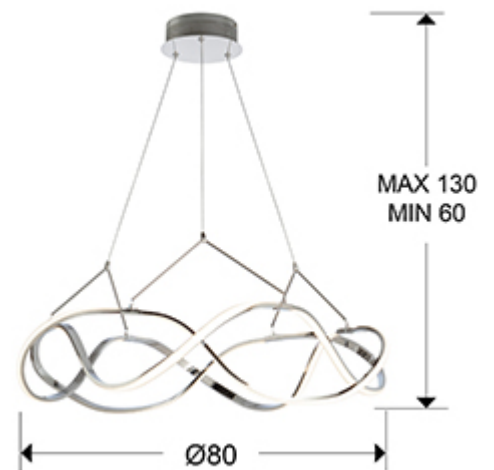

Molly

Pendants

763950

LED lamp made of aluminium, chrome finish. Opal silicone diffusers. Adjustable height. 45W, 4050 lm. 3000 K

GENERAL INFORMATION

Catalogue: I38 Iluminación
Page: 19
EAN Code: 8435435329488
Type: Pendants
Collection: Molly

SIZES

Sizes: Ø 80.0 ↓ 30.0 cm
Height when installed: 60.0/ max. 130.0 cm
Weight: 2.2 Kg

SIZES WITH PACKAGING

Weight: 4.8 Kg
Volume: 0.1940m³
Sizes: ↔ 88.0 ↓ 88.0 ↗ 25.0 cm

TECHNICAL INFORMATION

Electric class: Class 1
Maximum power: 45W
Voltage: 100/240 V
Frequency: 50/60 Hz
Colour temperature: 3,000 K
Average lifespan: 20,000 h
Power factor: >0.9
CRI: >80

ADDITIONAL INFORMATION

Material: Metal, aluminium, silicone
Finish: Chrome, opal

763950

 Esta luminaria lleva lámparas LED incorporadas.
This luminaire contains built-in LED lamps.

 } LED

Las lámparas de esta luminaria no son recambiables.
The lamps cannot be changed in the luminaire.