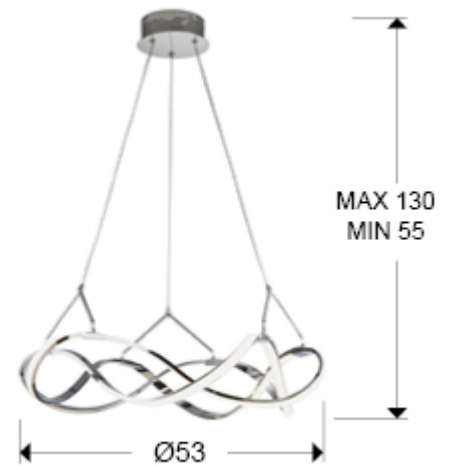

## Molly

Pendants

763824

Recommended product

LED lamp, made of aluminium, chromed finish. Adjustable in length. Opal acrylic diffusers. 30W LED, 2700 lm, 3000 K.

### GENERAL INFORMATION

Catalogue: I38 Iluminación  
Page: 18  
EAN Code: 8435435325343  
Type: Pendants  
Collection: Molly

### SIZES

Sizes: Ø 53.0 ↑ 22.0 cm  
Height when installed: 55.0/ max. 130.0 cm  
Weight: 1.2 Kg

## ADDITIONAL INFORMATION

Material: Aluminium, acrylic  
Finish: Chrome, opal  
Cable colour: clear

**763824**

 Esta luminaria lleva lámparas LED incorporadas.  
This luminaire contains built-in LED lamps.