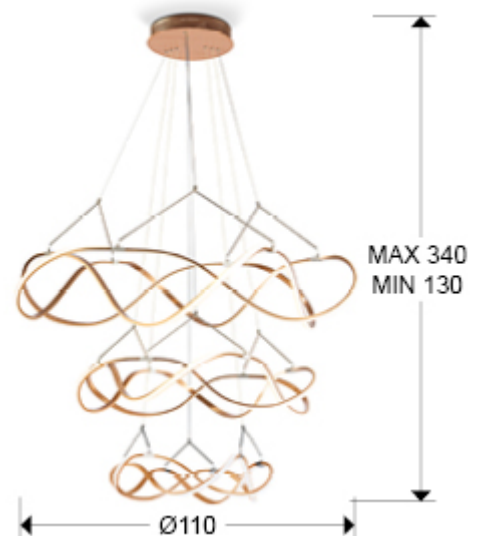

Molly

763455B

Large lamps

3-storey LED lamp made of aluminium, rose gold finish with chrome details. Opal silicone diffusers. Adjustable height. DIMMABLE by BLUETOOTH, with APP for smartphone. 30 W+45 W+63 W, 12420 lm. 3000 K

GENERAL INFORMATION

Catalogue: I38 Iluminación
 Page: 21
 EAN Code: 8435435332143
 Type: Large lamps
 Collection: Molly

SIZES

Sizes: Ø 110.0 ↓ 200.0 cm
 Height when installed: 130.0/ max. 340.0 cm
 Weight: 7.4 Kg

SIZES WITH PACKAGING

Weight: 11.4 Kg
 Volume: 0.4390m³
 Sizes: ↔ 121.0 ↓ 30.0 ↗ 121.0 cm

TECHNICAL INFORMATION

Electric class: Class 1
Maximum power: 138W
Voltage: 100/277 V
Frequency: 50/60 Hz
Regulation: BLUETOOTH
Colour temperature: 3,000 K
Average lifespan: 20,000 h
Power factor: >0.9
CRI: >80

ADDITIONAL INFORMATION

Material: Aluminium, acrylic
Finish: Rose gold, opal

763455B

 Esta luminaria lleva lámparas LED incorporadas.
This luminaire contains built-in LED lamps.

Las lámparas de esta luminaria no son recambiables.
The lamps cannot be changed in the luminaire.