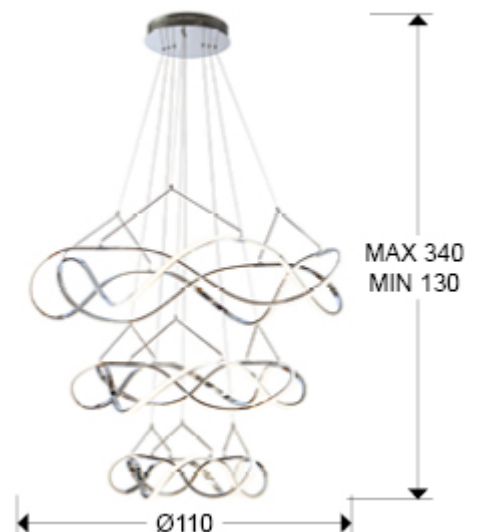

Molly

Pendants

763431B

3-storey LED lamp made of aluminium, chrome finish. Opal silicone diffusers. Adjustable height. DIMMABLE by BLUETOOTH, with APP for smartphone. 30 W+45 W+63 W, 12420 lm. 3000 K

Includes a LED driver with Bluetooth dimming functions to be used with a mobile or tablet App. It can also be used with a smart speaker such as Google Home or Amazon Echo if a Bluetooth Gateway device is added. It is not compatible with wall dimmer.

GENERAL INFORMATION

Catalogue: I38 Iluminación
Page: 17
EAN Code: 8435435332136
Type: Pendants
Collection: Molly

SIZES

Sizes: Ø 110.0 ↓ 200.0 cm
Height when installed: 130.0/ max. 340.0 cm
Weight: 7.4 Kg

SIZES WITH PACKAGING

Weight: 11.4 Kg
Volume: 0.4390m³
Sizes: ↔ 121.0 ↓ 30.0 ↗ 121.0 cm

TECHNICAL INFORMATION

Electric class: Class 1
Maximum power: 138W
Voltage: 100/277 V
Frequency: 50/60 Hz
Regulation: BLUETOOTH
Colour temperature: 3,000 K
Average lifespan: 20,000 h
Power factor: >0.9
CRI: >80

ADDITIONAL INFORMATION

Material: Metal, aluminium, silicone
Finish: Chrome, opal

763431B

 Esta luminaria lleva lámparas LED incorporadas.
This luminaire contains built-in LED lamps.

Las lámparas de esta luminaria no son recambiables.
The lamps cannot be changed in the luminaire.