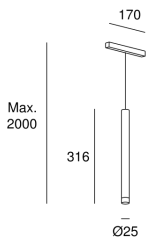

## Candle 1 Body Low Voltage

71-8320-05-60

Benedito Design

### TECHNICAL FEATURES

Power (W) : 3.2W

Total power consumption of light (W) : 4W

Real lumens : 154

Real lm/W : 39

Correlated Colour Temperature (CCT) : LED warm-white 2700K

Tipus Regulació : ON-OFF

Lens / reflector angle : FLOOD 47°

Structure material : Aluminium

Structure finish : Black, Black

Diffuser material : Methacrylate

Diffuser finish : Transparent

Equipment necessary but not included :

Voltage / frequency : 48 VDC

Useful life : 50.000h L80B20