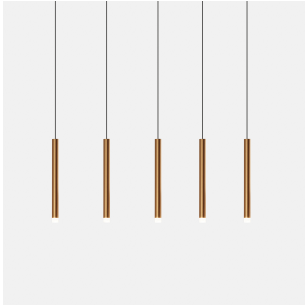

Candle 1 Body Low Voltage

71-8320-05-27

Benedito Design

TECHNICAL FEATURES

Power (W) : 3.2W

Total power consumption of light (W) : 4W

Real lumens : 154

Real lm/W : 39

Correlated Colour Temperature (CCT) : LED warm-white 2700K

Tipus Regulació : ON-OFF

Lens / reflector angle : FLOOD 47°

Structure material : Aluminium

Structure finish : Black, Brass

Diffuser material : Methacrylate