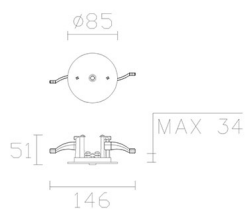

Vintage LED ceiling rose for embedding

Carlos Santolaria & Manel Llusca

71-4851-14-14

Ceiling rose for recessing

TECHNICAL FEATURES

Power (W) :-

Warranty : 2 Years

Structure material : Aluminium

Structure finish : White

LOGISTICS

Net weight (kg): 0.1

Packaged weight (kg): 0.16

Packaging: 90mm x 90mm x 70mm