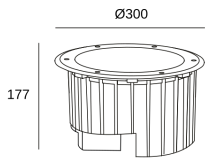

Gea Cob LED Aluminium ø300mm

55-9972-CA-CK

Leds C4 Team

Recessed uplighting IP65-IP67 Gea Cob LED Aluminium ø300mm LED 34.7W LED warm-white 2700K 1-10V AISI 316 stainless steel 3681lm

TECHNICAL FEATURES

IP65-IP67 IK10

±15°

360°

Total power consumption of light (W) : 35W

Real lumens : 3681

Real lm/W : 105

Correlated Colour Temperature (CCT) : LED warm-white 2700K

Lens / reflector angle : SPOT 18°

UGR : <=22

Structure material : Stainless steel AISI316, Aluminium

Structure finish : AISI 316 stainless steel

Diffuser material : Glass

Diffuser finish : Transparent

Driver Brand : MEANWELL

Voltage / frequency : 100-240V/50-60Hz