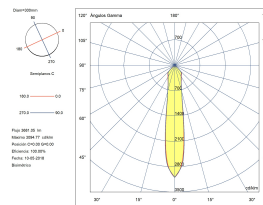

LOGISTICS

Net weight (kg): 5.97

Packaged weight (kg): 6.82

Packaging: -mm x -mm x -mm

1 Un