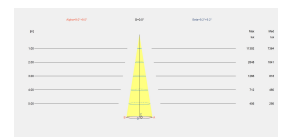

LOGISTICS

Net weight (kg): 5.97

Packaged weight (kg): 6.82

Packaging: -mm x -mm x -mm

1 Un