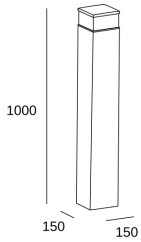

Cubik LED 1000mm

Leds C4 Team

55-9939-Z5-CL

Bollard IP65 Cubik LED 1000mm LED 15W LED warm-white 3000K ON-OFF Urban grey 833lm

TECHNICAL FEATURES

IP65 IK10

Total power consumption of light (W) : 16.2W

Real lumens : 833

Real lm/W : 51

Correlated Colour Temperature (CCT) : LED warm-white 3000K

UGR : <=22

Structure material : Aluminium

Structure finish : Urban grey

Diffuser material : Polycarbonate

Diffuser finish : Matt

Voltage / frequency : 100-240V/50-60Hz

LOGISTICS

Net weight (kg): 5.97

Packaged weight (kg): 6.64

Packaging: 165mm x 165mm x 1005mm

2 Un