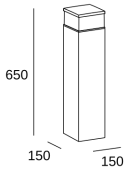

Cubik LED 650mm

Leds C4 Team

55-9938-Z5-CL

Bollard IP65 Cubik LED 650mm LED 15W LED warm-white 3000K ON-OFF Urban grey 833lm

TECHNICAL FEATURES

IP65 IK10

Total power consumption of light (W) : 16.2W

Real lumens : 833

Real lm/W : 51

Correlated Colour Temperature (CCT) : LED warm-white 3000K

UGR : <=22

Structure material : Aluminium

Structure finish : Urban grey

Diffuser material : Polycarbonate

Diffuser finish : Matt

Voltage / frequency : 100-240V/50-60Hz

LOGISTICS

Net weight (kg): 4.22

Packaged weight (kg): 4.65

Packaging: 160mm x 160mm x 665mm

4 Un