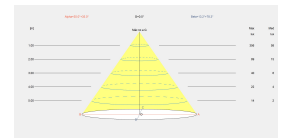

LUMINOTECHNIC FEATURES

Lampholder	Quantity	Light source power (W)
LED	1	17W

LOGISTICS

Net weight (kg): 1.96

Packaged weight (kg): 2.25

Packaging: 190mm x 190mm x 165mm

4 Un