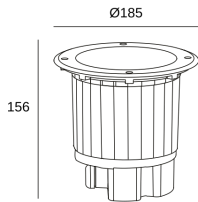

## Gea Wall Washer ø185mm

Leds C4 Team

### 55-9908-CA-CL

Recessed uplighting IP65-IP67 Gea Wall Washer ø185mm LED 17W LED warm-white 3000K ON-OFF AISI 316 stainless steel 618lm

#### TECHNICAL FEATURES

Total power consumption of light (W) : 18.5W

Real lumens : 618

Real lm/W : 33

Correlated Colour Temperature (CCT) : LED warm-white 3000K

Lens / reflector angle : FLOOD 81°

Structure material : Stainless steel AISI316, Aluminium