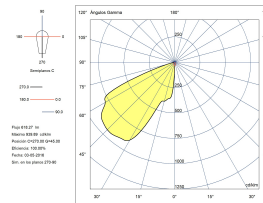

LUMINOTECHNIC FEATURES

Lampholder	Quantity	Light source power (W)
LED	1	17W

LOGISTICS

Net weight (kg): 1.96

Packaged weight (kg): 2.25

Packaging: 190mm x 190mm x 165mm

4 Un